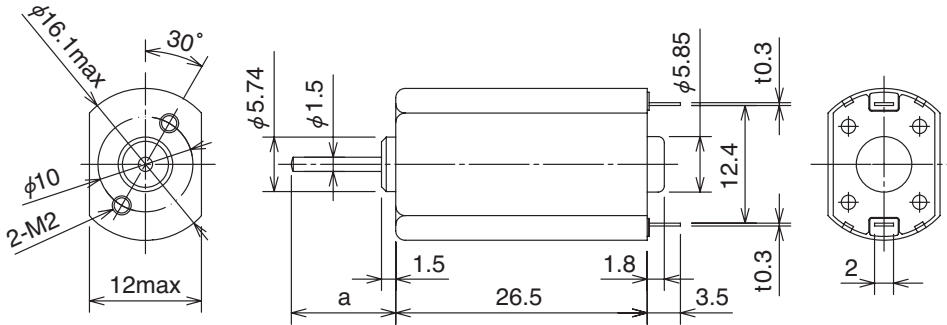

PPN13

Weight:17.0g

Outline UNIT:mm

Specifications

| Model | Operating Voltage (V) | Rated Voltage (V) | No Load Speed (min ⁻¹) | No Load Current (mA) | Rated Load | | Rated Load Speed (min ⁻¹) | Rated Load Current (mA) | Starting Torque | | Starting Current (mA) | Shaft Length (mm) |
|------------|-----------------------|-------------------|------------------------------------|----------------------|------------|--------|---------------------------------------|-------------------------|-----------------|--------|-----------------------|-------------------|
| | | | | | (gf·cm) | (mN·m) | | | (gf·cm) | (mN·m) | | |
| PPN13PB10C | 2 to 9 | 7.4 | 7014 | 29 | 7.5 | 0.74 | 5677 | 108 | 39.6 | 3.88 | 442 | a=11 |
| PPN13PB11C | 2 to 9 | 7.4 | 9125 | 34 | 7.5 | 0.74 | 7473 | 137 | 41.7 | 4.09 | 601 | a=11 |
| PPN13PB12C | 2 to 9 | 5.0 | 7084 | 34 | 5.0 | 0.49 | 6117 | 114 | 36.6 | 3.59 | 618 | a=11 |