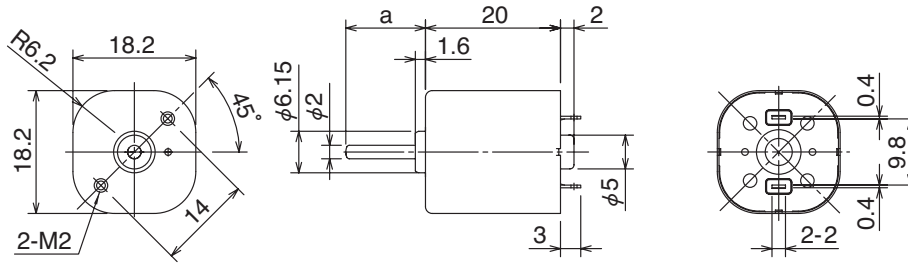

SE18J

Weight:23.3g

Outline UNIT:mm

Specifications

Model	Operating Voltage (V)	Rated Voltage (V)	No Load Speed (min ⁻¹)	No Load Current (mA)	Rated Load		Rated Load Speed (min ⁻¹)	Rated Load Current (mA)	Starting Torque		Starting Current (mA)	Shaft Length (mm)
					(gf·cm)	(mN·m)			(gf·cm)	(mN·m)		
SE18J0TTM	8 to 13	12.0	2886	31	30.6	3.0	2033	113	103.6	10.15	309	a=12.8
SE18J1CTM	8 to 13	12.0	5536	57	40.8	4.0	4425	264	203.4	19.93	1089	a=12.8